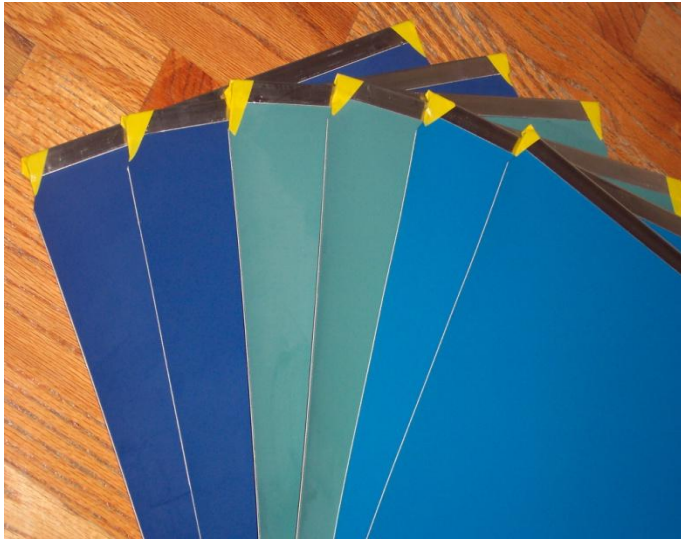

IPS BLANKETS

Performer (Lt blue) Our private lable

QM46-PAB \$36.75ea 4+ \$34.50ea
21 7/8 x 13 1/4 x .077 4-ply w/ bar

Day 3000 (blue)

QM46-30AB \$51.00ea 4+ \$47.75ea
21 7/8 x 13 1/4 x .077 4-ply w/bar

Day 3610

QM4636AB \$52.95ea 4+ \$49.50ea
21 7/8 x 13 1/4 x .077 4-ply w/bar

All IPS blankets are supplied with aluminum bars. Galvanized bars are avail upon request for an additional cost. We have all the most popular materials available today. Therefore if you don't see what you want please contact us will be happy to quote it for you.

Bottcher Blankets

Impressa (Bluish green)

QM46-IMP \$40.00ea 4+ \$37.75ea
21 7/8 x 13 1/4 x .077 4-ply w/bar

BottcherTop 5400 (Blue)

QM46-BT54 \$41.50ea 4+ \$39.25ea
21 7/8 x 13 1/4 x .077 4-ply w/bar

Bottcher blankets are supplied with aluminum bars.